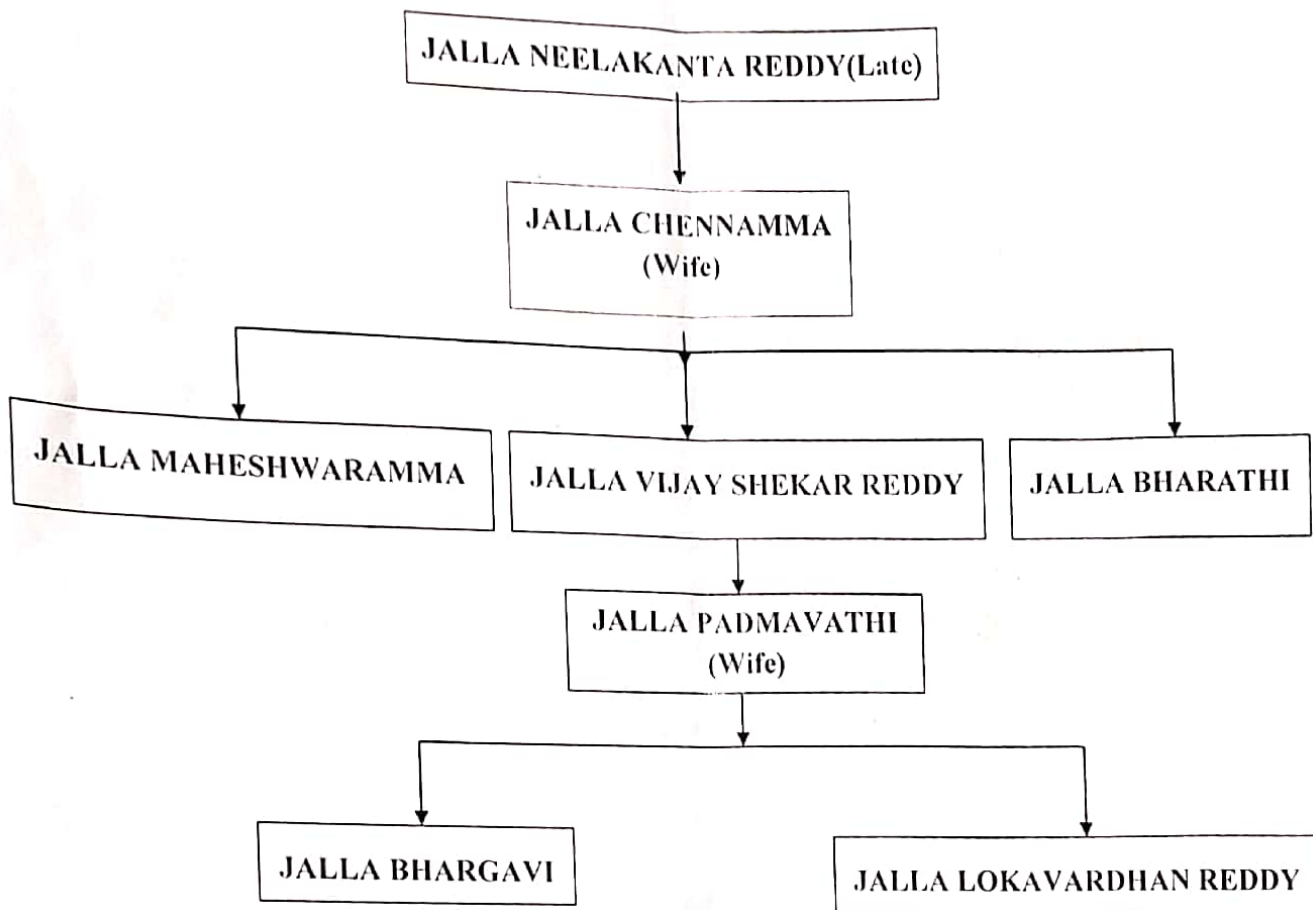

This Family Chart is Certified by the Village Revenue Officer of Vemula Mandal, YSR Kadapa district, Andhra Pradesh.
The Family chart of Mr. Jalla Lokavardhan Reddy, S/o of Shri Jalla Vijaya Sekhar Reddy, a resident of Vemula Mandal, YSR Kadapa district is as follows:

FAMILY CHART

Declaration: - I hereby declare that all the details furnished above are true and correct to the best of my knowledge and belief. In case any of the above information is found to be false or incorrect or untrue or misleading or misrepresenting. I am aware that I may be held liable for the actions taken by the government according to the sections 199, 200.

J. Lokavardhan Reddy
Signature of the Applicant

[Signature]
VILLAGE REVENUE OFFICER (VRO)

"Attested"
[Signature]
TANGILDAR
VEMULA MANDAL
Y. S. R. (K.A.P.)

This Family Chart is Certified by the Village Revenue Officer of Vemula Mandal, YSR Kadapa district, Andhra Pradesh.

The Family chart of Mr. Lavanuru Pullamma, W/o of Shri Lavanuru Rama Krishna Reddy (Late), a resident of Vemula Mandal, YSR Kadapa district is as follows:

FAMILY CHART

Declaration: - I hereby declare that all the details furnished above are true and correct to the best of my knowledge and belief. In case any of the above information is found to be false or incorrect or untrue or misleading or misrepresenting, I am aware that I may be held liable for the actions taken by the government according to the sections 199, 200.