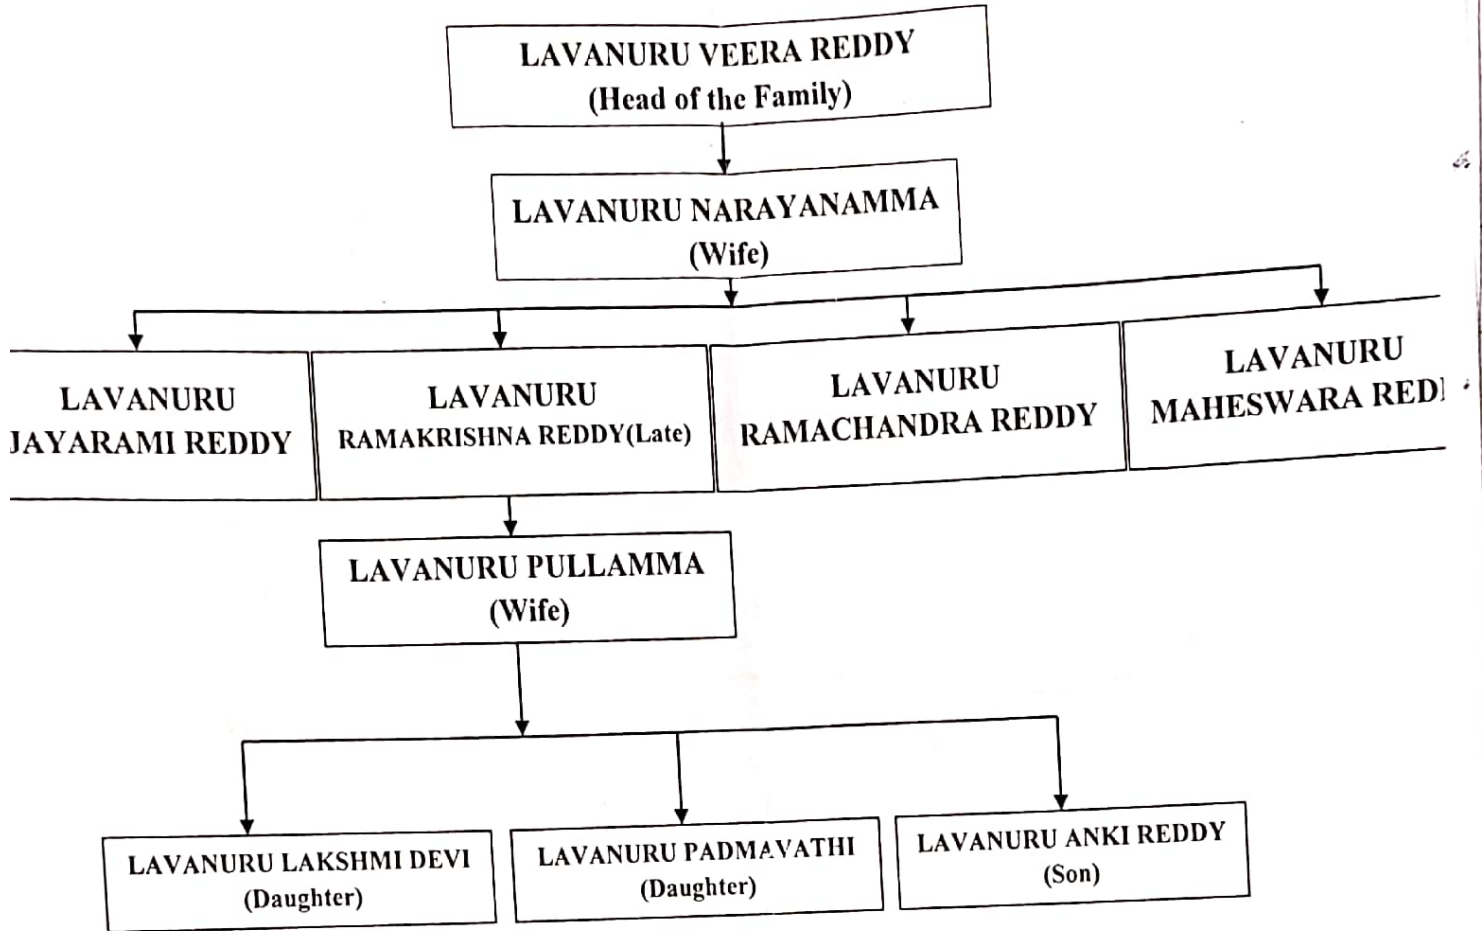

J. Lokavardhan Reddy
Signature of the Applicant

[Signature]
VILLAGE REVENUE OFFICER (VRO)

"Attested"
[Signature]
TANGILDAR
VEMULA MANDAL
Y. S. R. (K.A.P.)

This Family Chart is Certified by the Village Revenue Officer of Vemula Mandal, YSR Kadapa district, Andhra Pradesh.

The Family chart of Mr. Lavanuru Pullamma, W/o of Shri Lavanuru Rama Krishna Reddy (Late), a resident of Vemula Mandal, YSR Kadapa district is as follows:

FAMILY CHART

Declaration: - I hereby declare that all the details furnished above are true and correct to the best of my knowledge and belief. In case any of the above information is found to be false or incorrect or untrue or misleading or misrepresenting, I am aware that I may be held liable for the actions taken by the government according to the sections 199, 200.